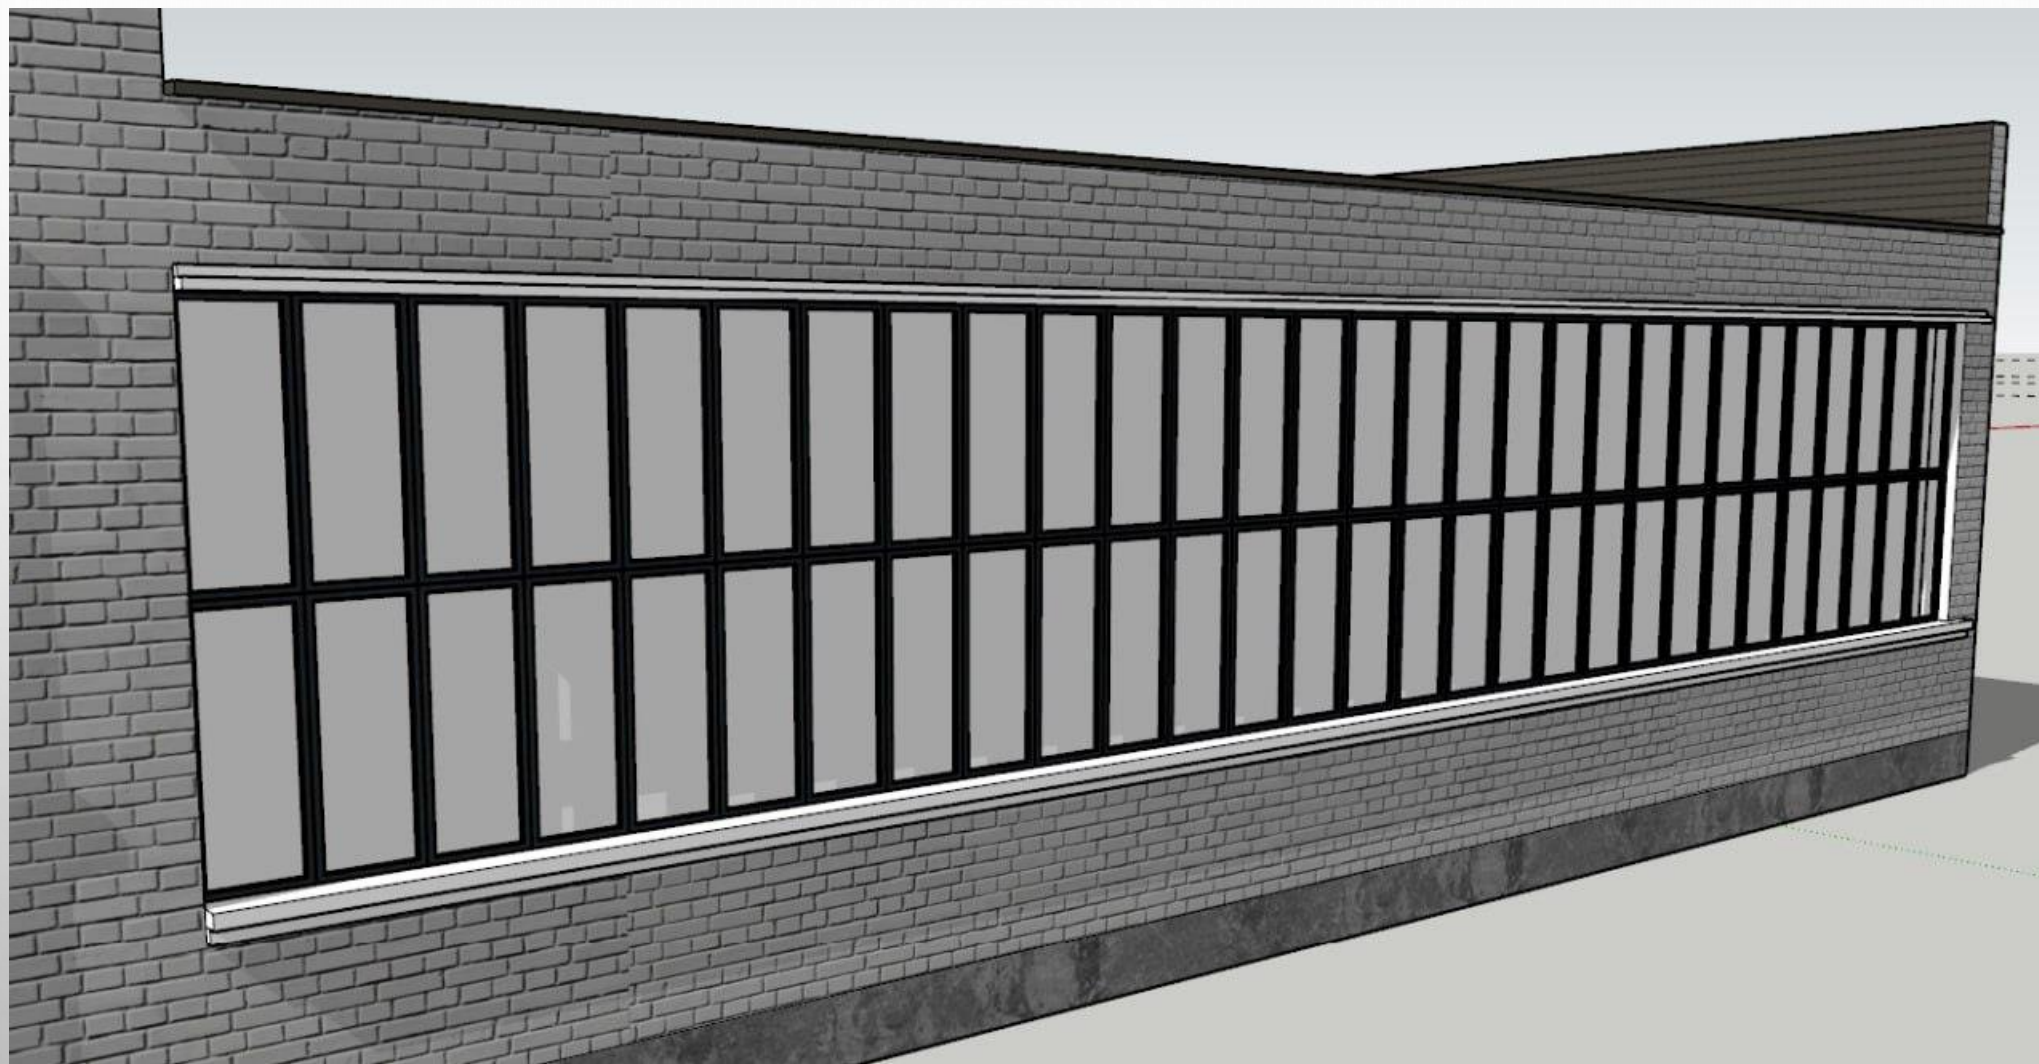

Спортивна зала