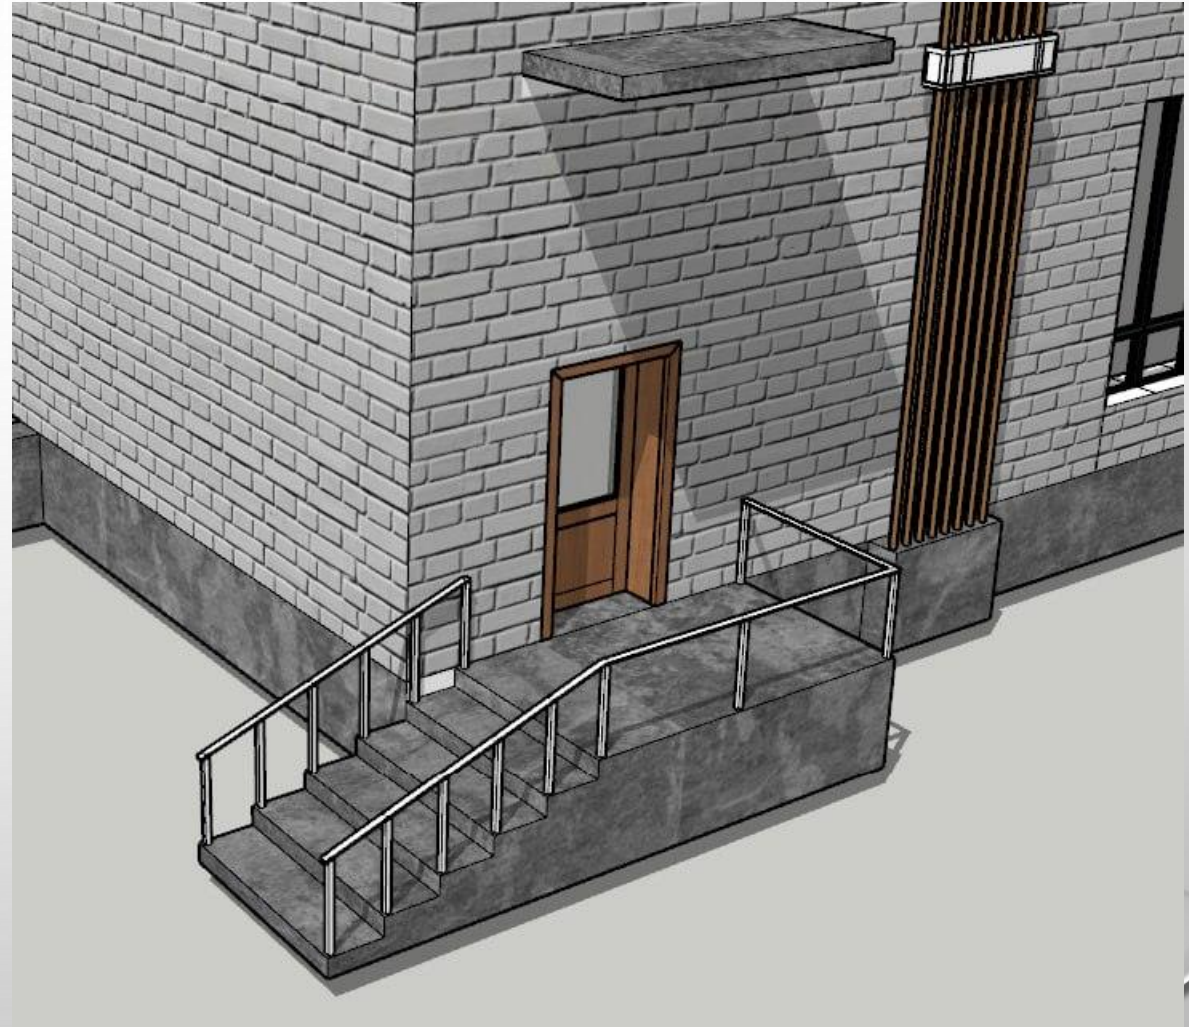

Вхід у майстерні