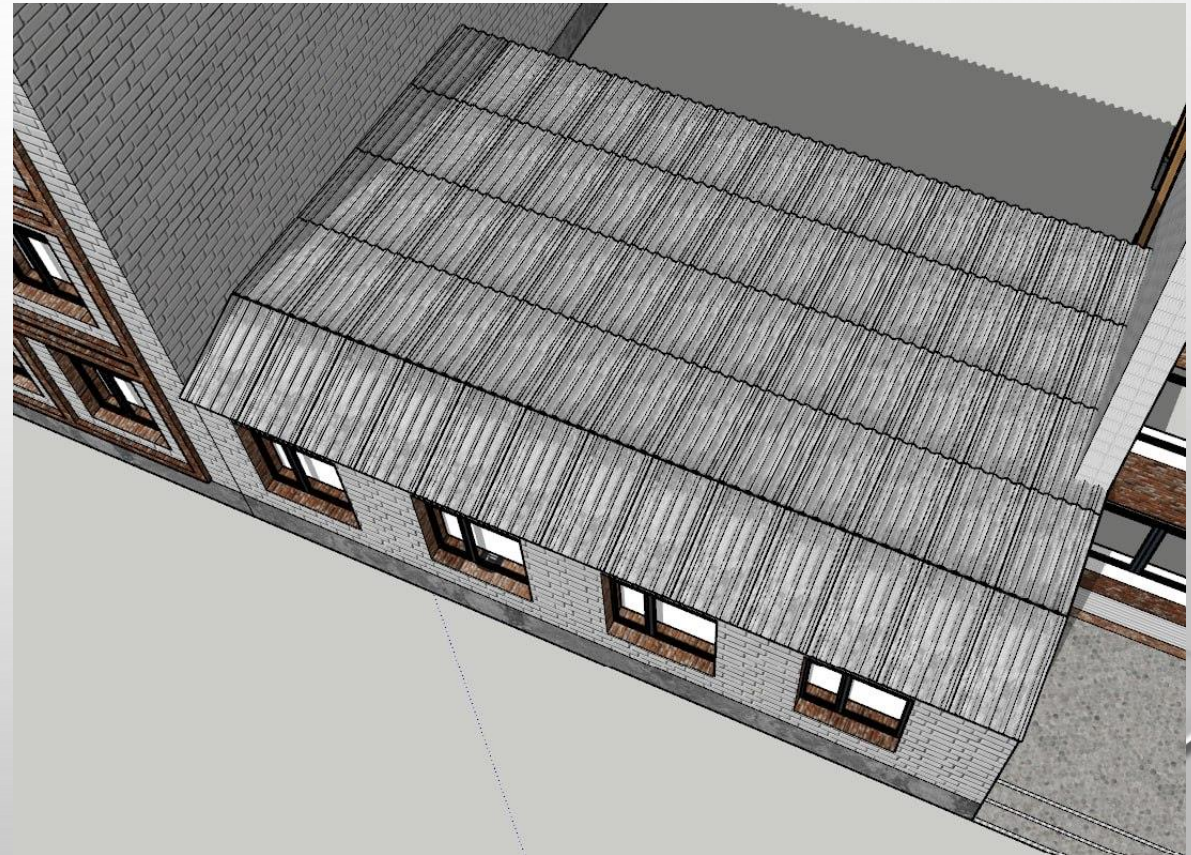

# **КОНЦЕПЦІЯ ФАСАДУ БУДІВЕЛЬ ЗПФК У 3-D ПРОЄКЦІЇ**

The background of the image is a light gray gradient, decorated with numerous realistic water droplets of various sizes and shapes. Some droplets are large and prominent, while others are small and scattered. The droplets have highlights and shadows, giving them a three-dimensional appearance.

## Элементи фасаду

# Покрівля

The image features a light gray background with several realistic water droplets of various sizes scattered in the corners. The droplets have highlights and shadows, giving them a three-dimensional appearance. The text is centered in the upper half of the image.

# Перехід з навчального корпусу до суспільно-побутового корпусу

The image features a light gray background with a subtle gradient. In the top-left and bottom-right corners, there are several realistic water droplets of various sizes, rendered with soft shadows and highlights to give them a three-dimensional appearance. The text is centered in the middle of the page.