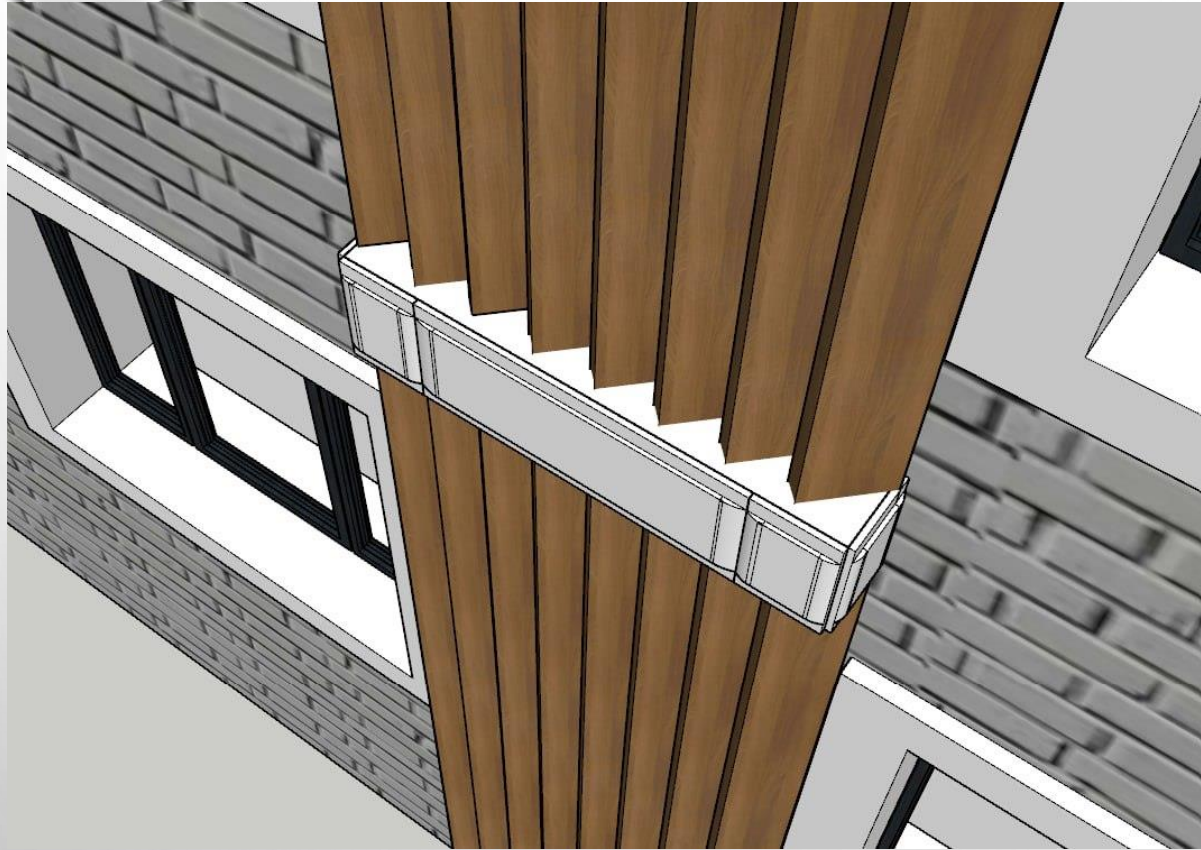

Элементи фасаду