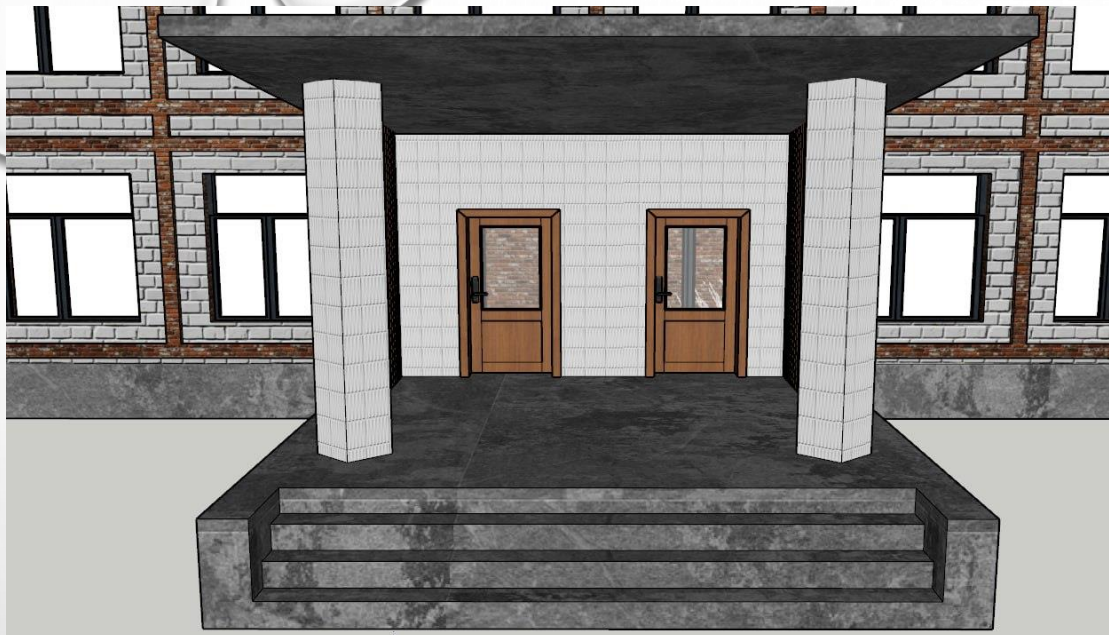

**Навчальний корпус
головний вхід**